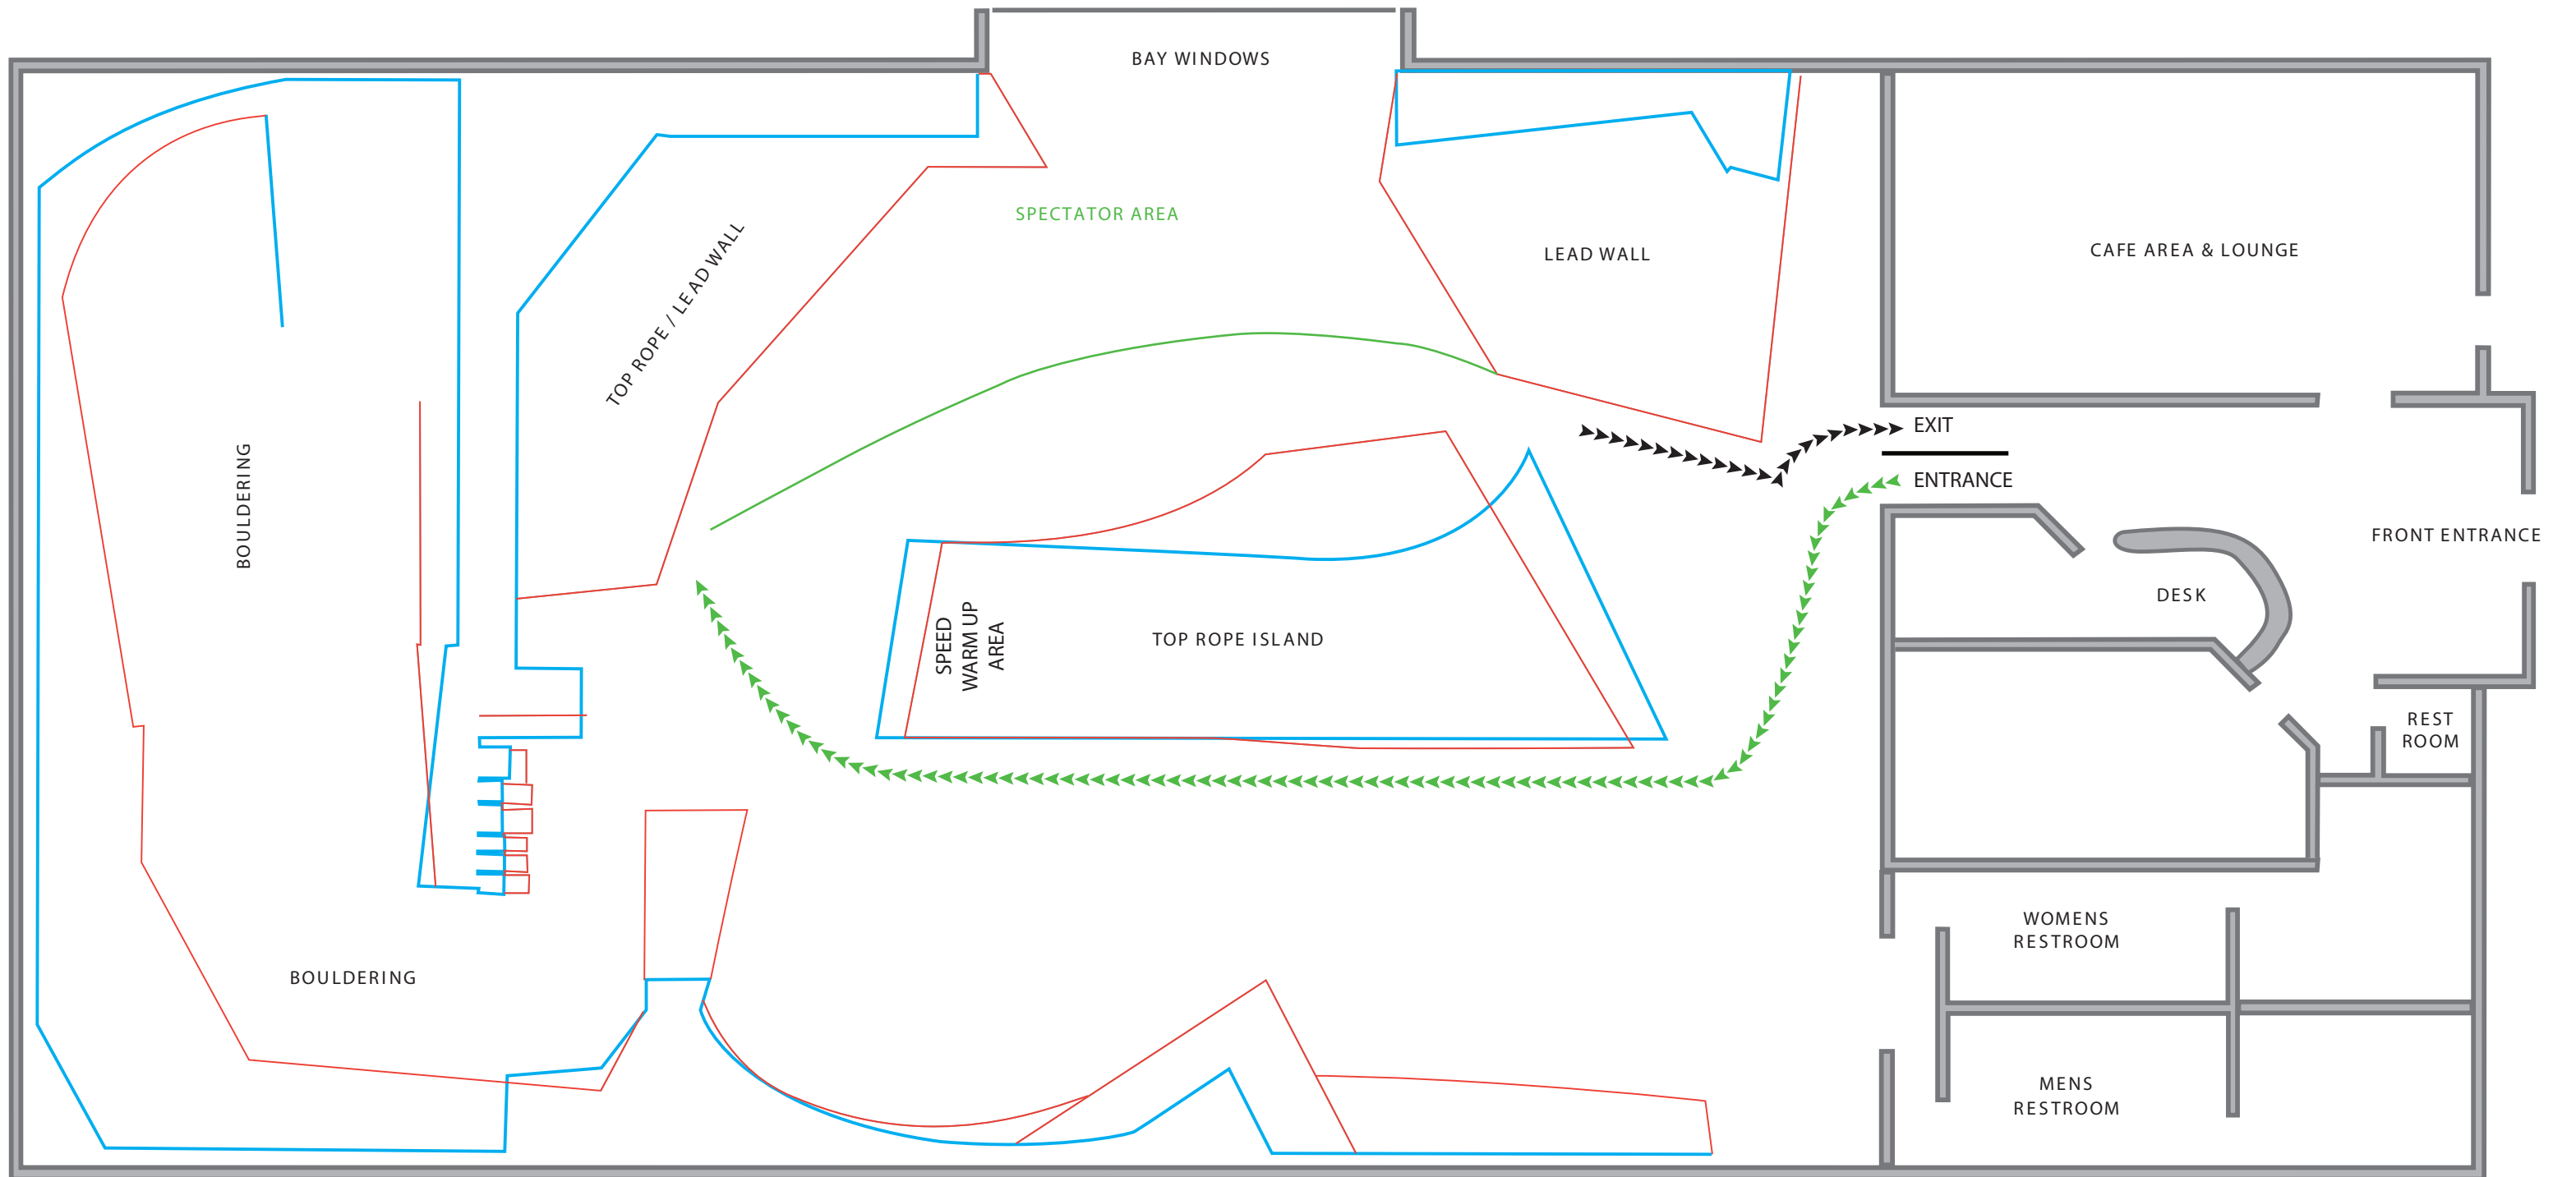

SATURDAY & SUNDAY SPEED

 SPECTATOR INSTRUCTIONS

 TOP OF CLIMBING WALL

 BOTTOM OF CLIMBING WALL